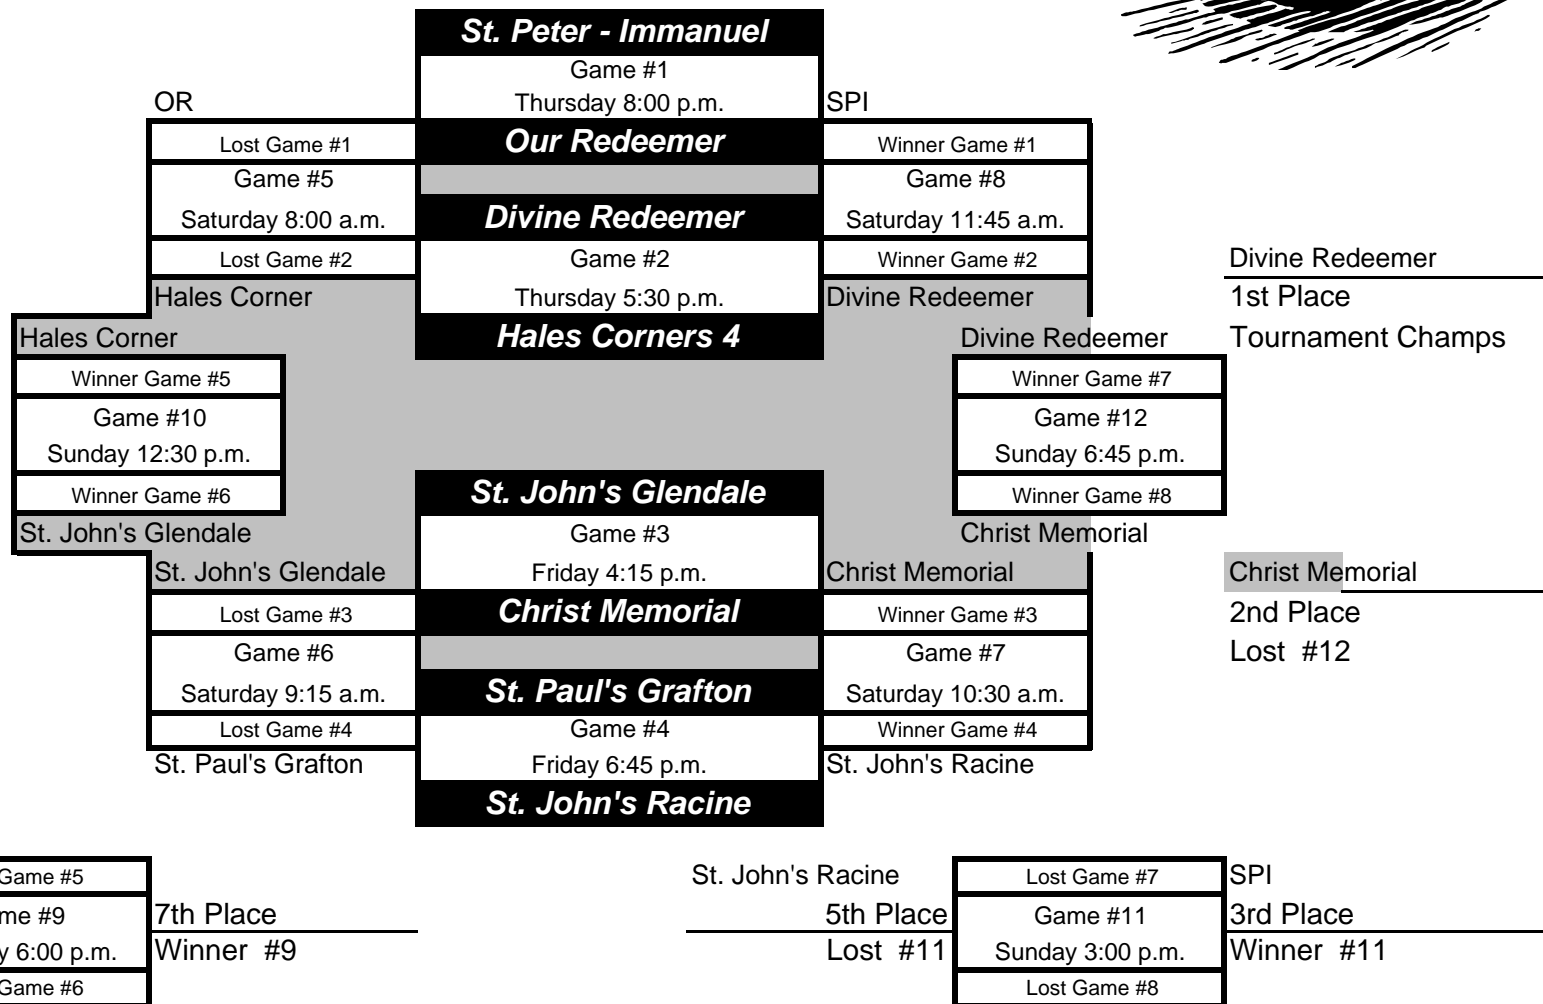

St. Peter - Immanuel
6th Annual Lutheran Invitational Tournament
January 7-10, 2010
BOYS DIVISION

Team listed "First"
 is the Home Team

St. Jon's Glendale
 Consolation
 Champions

Hales Corner
 6th Place
 Lost #10

Divine Redeemer
 1st Place
 Tournament Champs

Christ Memorial
 2nd Place
 Lost #12

8th Place
 Lost #9

7th Place
 Winner #9

St. John's Racine
 5th Place
 Lost #11

SPI
 3rd Place
 Winner #11

St. Paul